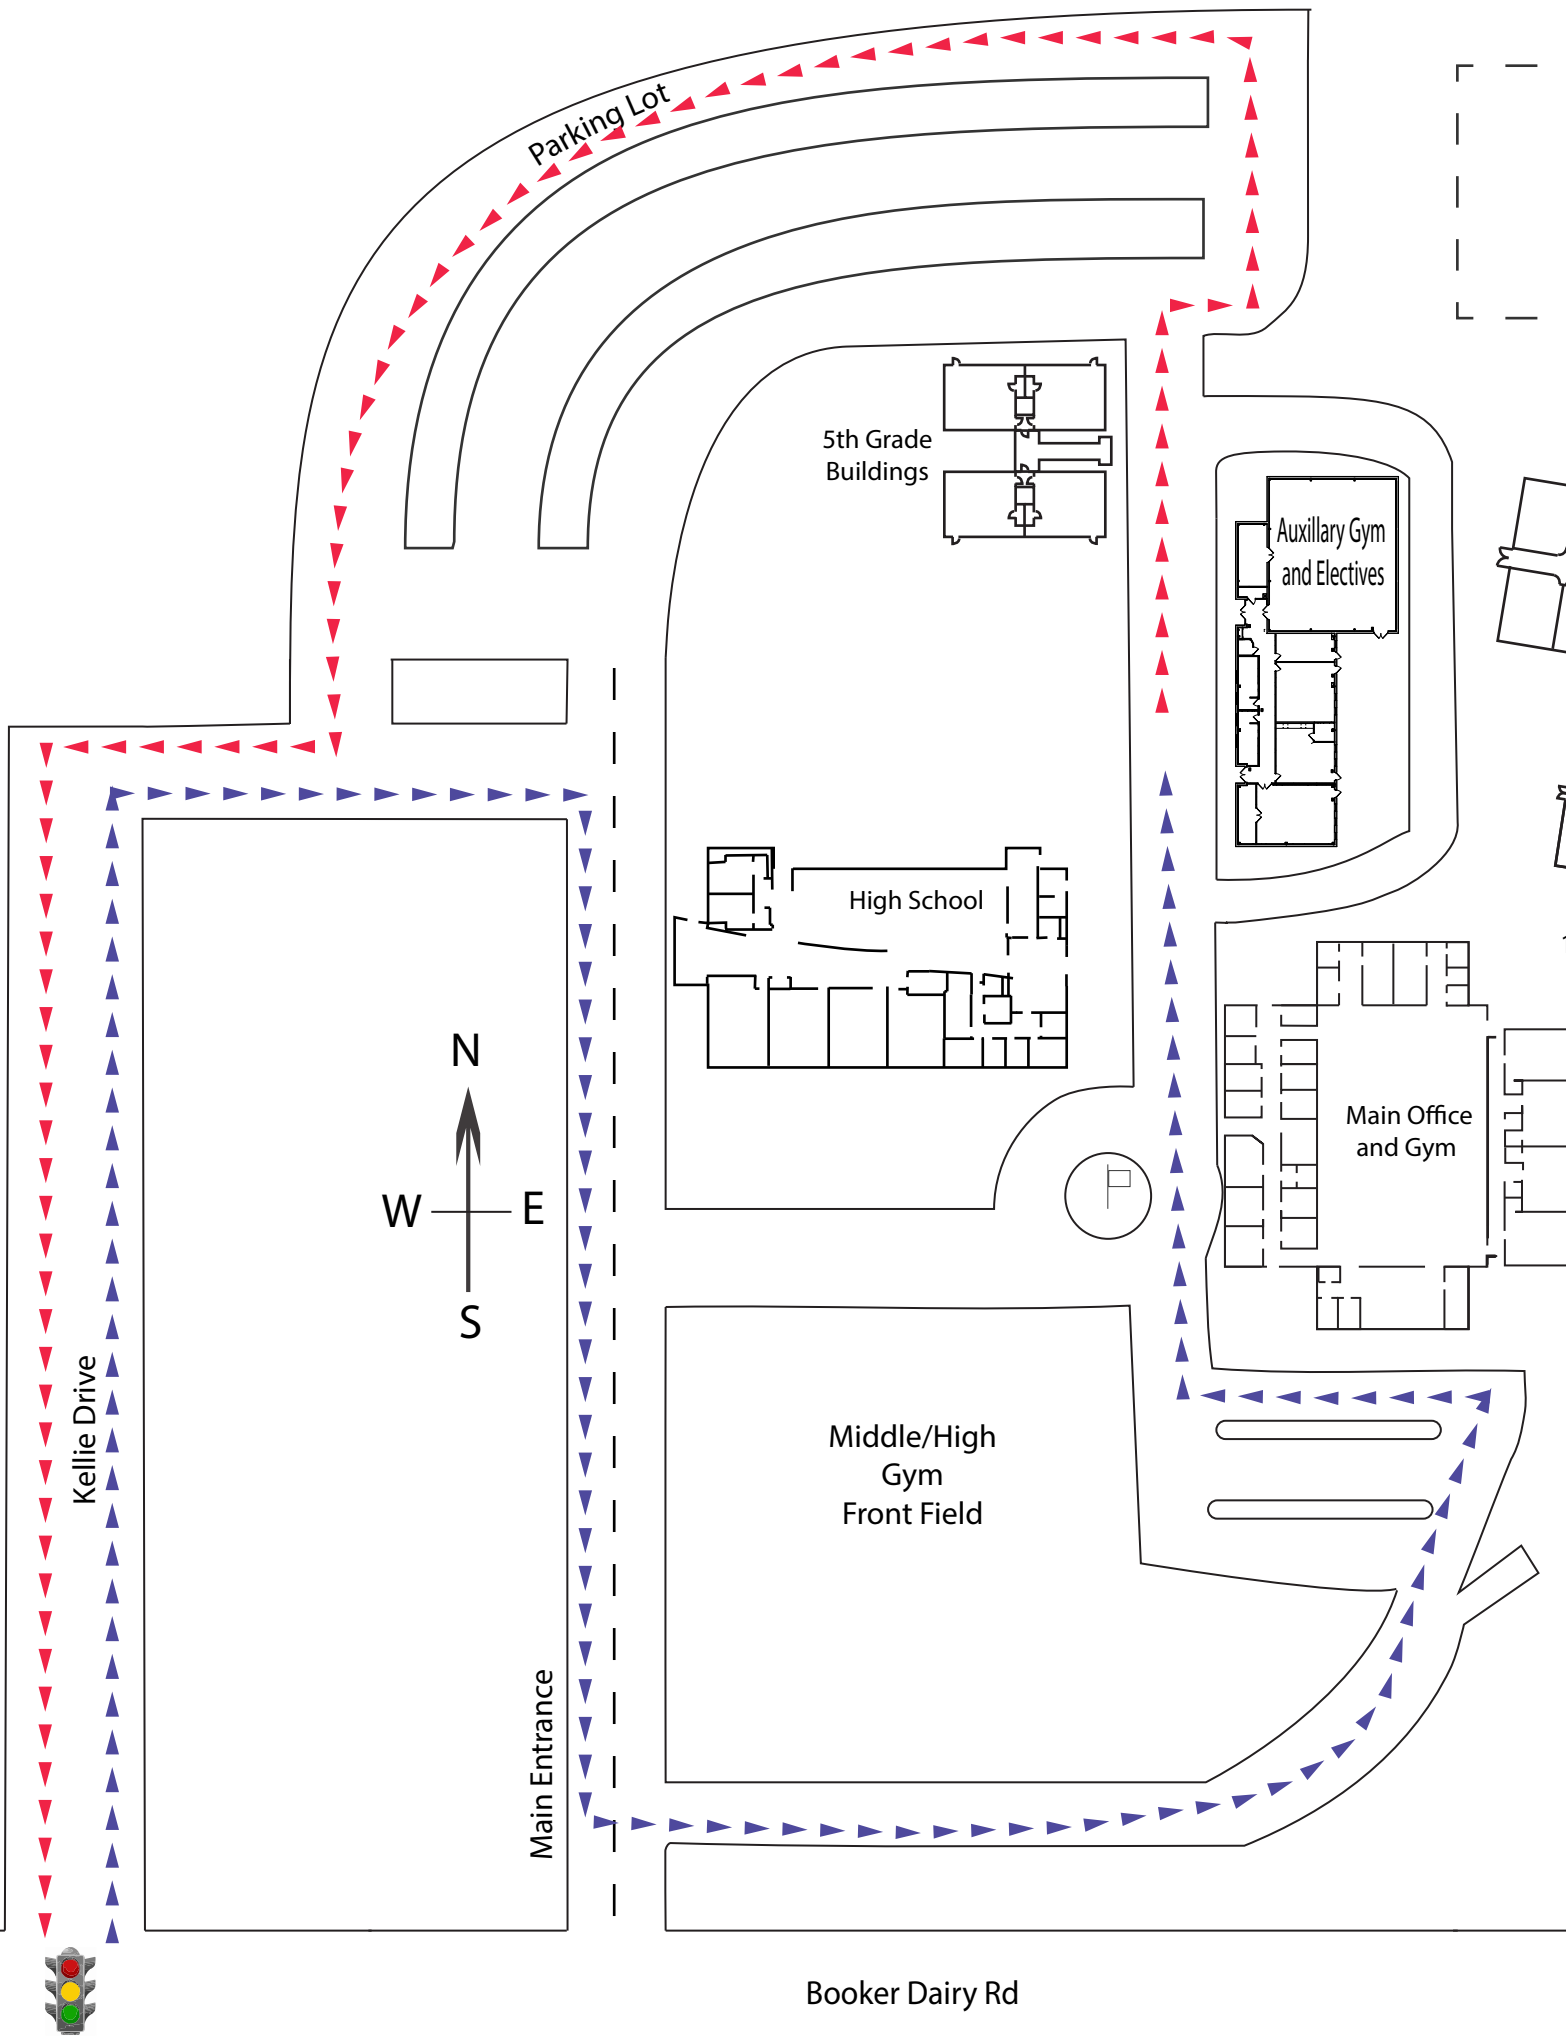

Neuse Charter Main Campus 2018

Parking Lot

5th Grade Buildings

Auxillary Gym and Electives

High School

Main Office and Gym

Middle/High Gym Front Field

N

W

E

S

Kellie Drive

Main Entrance

Booker Dairy Rd

Traffic Light